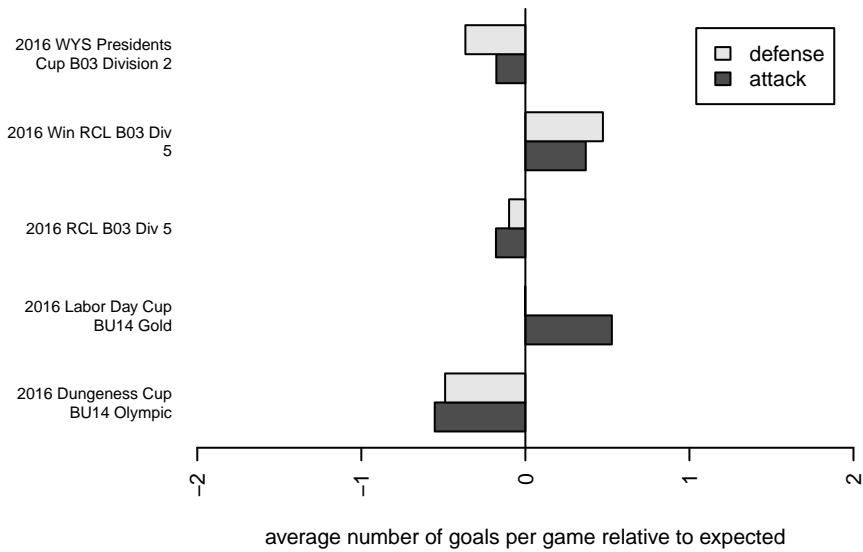

Performance relative to 13 month average