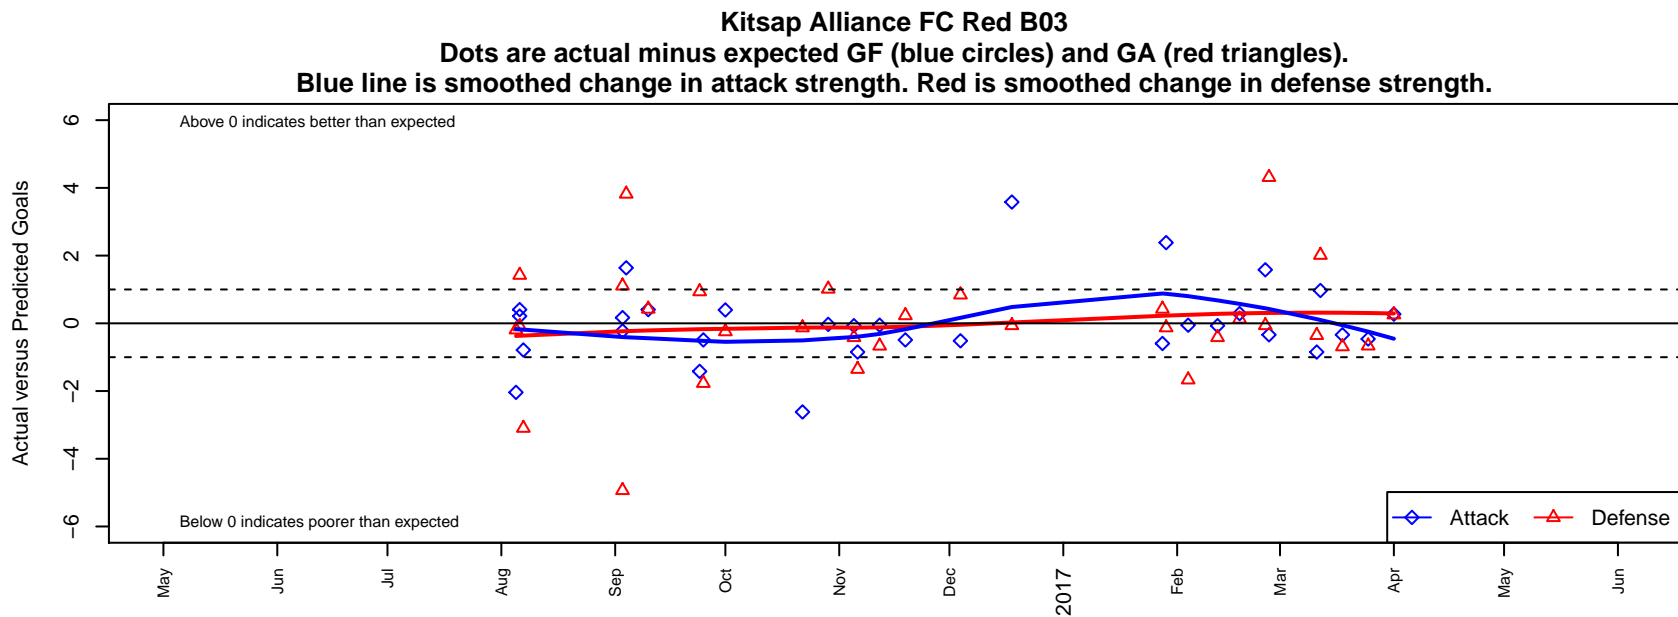

## Kitsap Alliance FC Red B03

Kitsap Alliance FC  
 Silverdale, WA  
 B03 total strength=957  
 attack=2.06 defense=1.44  
 fall league = RCL B03 Div 5  
 spr league = Win RCL B03 Div 5

alt names used:  
 Kitsap Alliance FC Boys 03  
 Kitsap Alliance B03  
 Kitsap Alliance FC B03 A  
 Kitsap Alliance FC B03 A  
 Kitsap Alliance FC B03 A  
 Kitsap Alliance FC B03 A

Venues played:  
 2016 Dungeness Cup BU14 Olympic  
 2016 Labor Day Cup BU14 Gold  
 2016 RCL B03 Div 5  
 2016 Win RCL B03 Div 5  
 2016 WYS Presidents Cup B03 Division 2

**attack and defense variance (black dot)  
relative to other teams  
and top 10 in region**