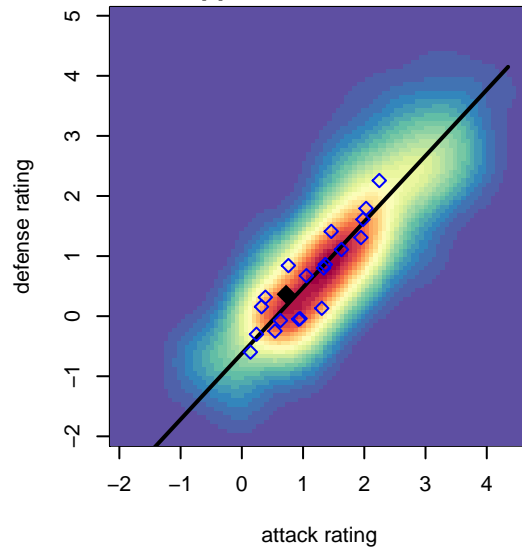

**attack and defense rating
relative to others at age
and all opponents in last 13 months**