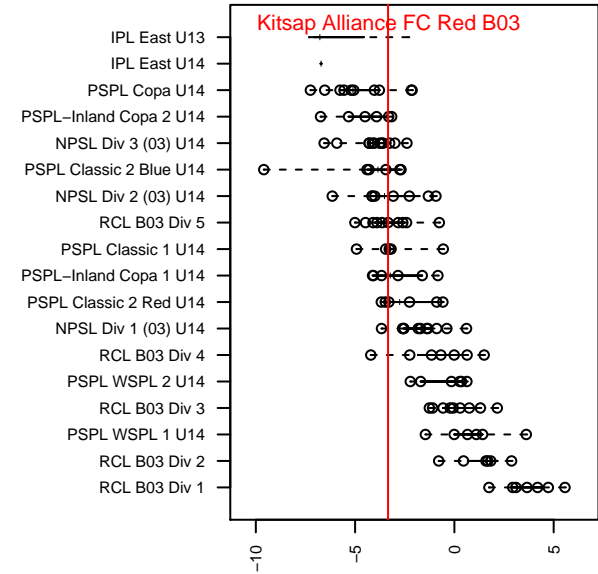

**attack and defense rating
relative to others at age
and all opponents in last 13 months**