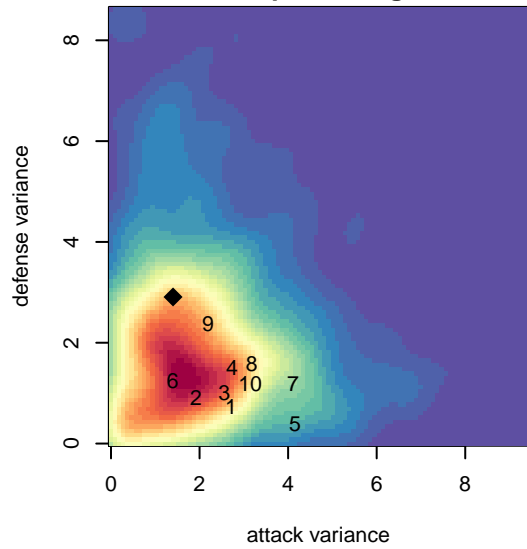

## Kitsap Alliance FC Red B03

Kitsap Alliance FC  
 Silverdale, WA  
 B03 total strength=957  
 attack=2.06 defense=1.44  
 fall league = RCL B03 Div 5  
 spr league = Win RCL B03 Div 5

alt names used:  
 Kitsap Alliance FC Boys 03  
 Kitsap Alliance B03  
 Kitsap Alliance FC B03 A  
 Kitsap Alliance FC B03 A  
 Kitsap Alliance FC B03 A  
 Kitsap Alliance FC B03 A

Venues played:  
 2016 Dungeness Cup BU14 Olympic  
 2016 Labor Day Cup BU14 Gold  
 2016 RCL B03 Div 5  
 2016 Win RCL B03 Div 5  
 2016 WYS Presidents Cup B03 Division 2

**attack and defense variance (black dot)  
relative to other teams  
and top 10 in region**